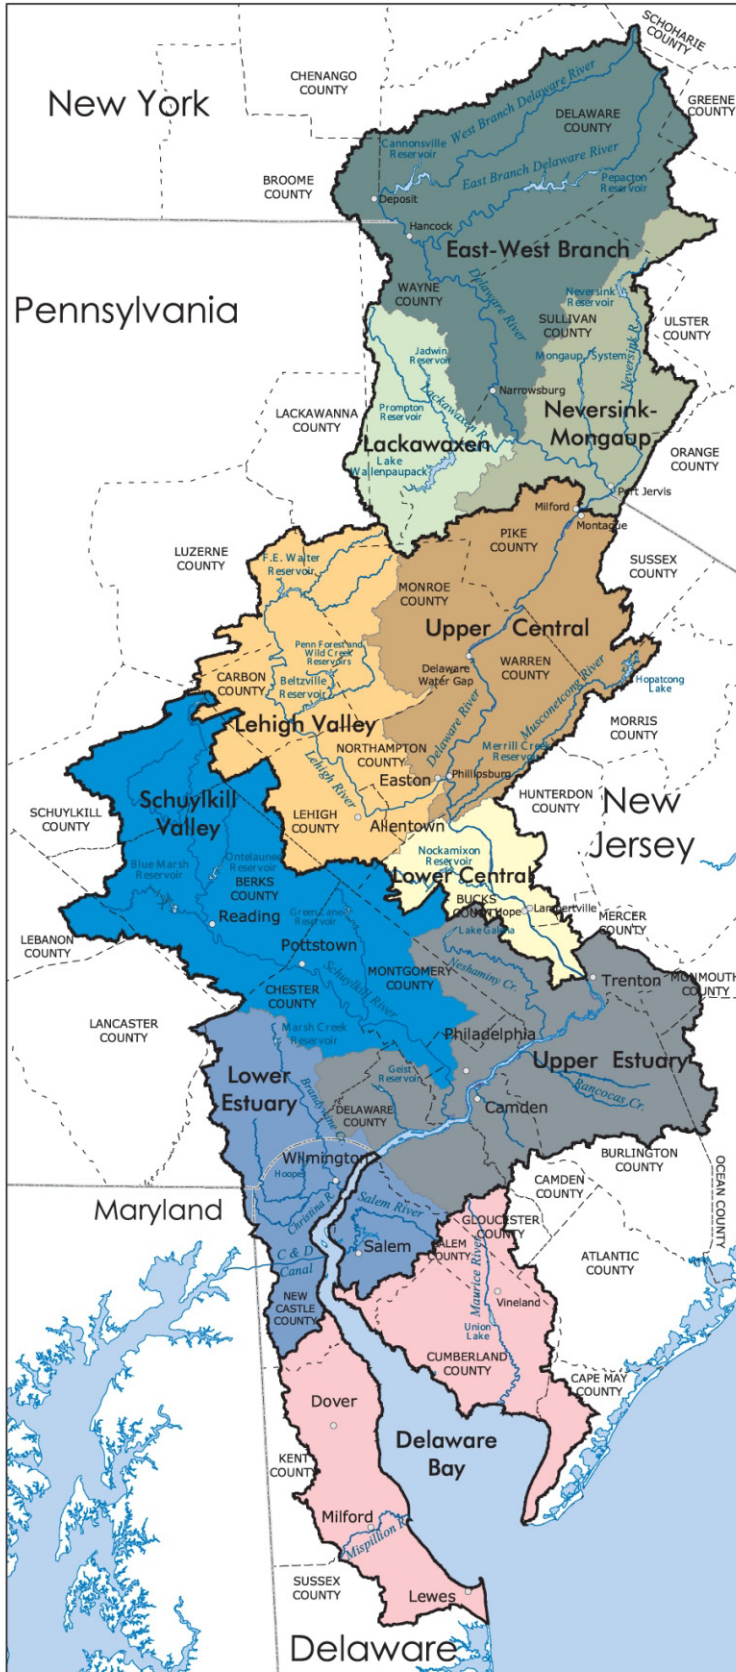

Watersheds of the Delaware River Basin

UPPER REGION

- East-West Branch Watersheds
- Lackawaxen Watersheds
- Neversink-Mongaup Watersheds

CENTRAL REGION

- Upper Central Watersheds
- Lower Central Watersheds
- Lehigh Valley

LOWER REGION

- Schuylkill Valley
- Upper Estuary Watersheds
- Lower Estuary Watersheds

BAY REGION

- Delaware Bay Watersheds

SOURCE:
DRBC (2004b)